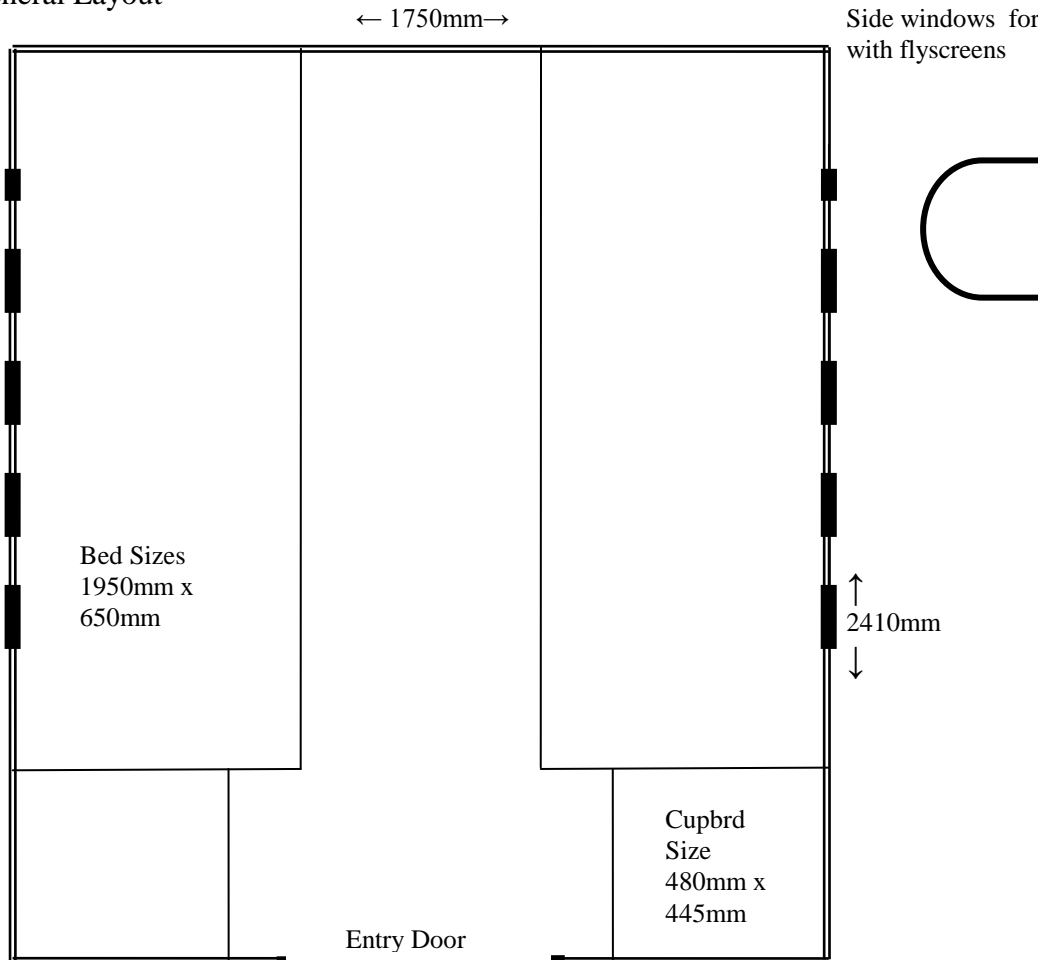

Cruise 'n' Snooze

Photos

General Layout

SIDE VIEW

Top of Roof rack to base 1500mm.
 Top of Nose cone to base 1190mm
Nose cone only 260mm
Below Nose cone to base hurdle height 930mm