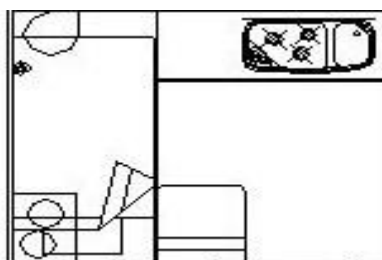

## Henty 2.4SB

The Henty slide-on camper has been designed as a one/two person lightweight weekend camper. It is ideal for quick surfing or fishing trips but can just as easily be used for long extended holidays. It is constructed from lightweight fibreglass panel which has outstanding insulation properties. The curved roof is aerodynamic and is easily manually lifted from inside the unit to give ample headspace. The Henty is the perfect weekender.

### Standard Inclusions :

- Side door entry
- Main entry door with triple dead bolts & lockable security screen
- Quality PVC sleeve with flyscreens
- Window clears all round
- Double glazed windows with block out and flyscreen
- Interior LED lights
- 14l Gas hot water heater
- 100l Fridge/freezer
- 3 burner cooker and sink
- External hot/cold shower
- 120ah AGM deep cycle gel battery
- LED Battery monitor
- 240V power, 25Amp charger, power point and certification
- Smoke & Gas detectors and 1kg Fire extinguisher
- Manual lifting legs
- Single bed with foam mattress

Prices start from

**\$24,900**

Inclusive of GST

\*Prices & images are subject to change.

Overall length : 2.4m Footprint : 2.4m Width : 2.05m Height : 1.98m

Email : [islandercampers@penguincomposites.com.au](mailto:islandercampers@penguincomposites.com.au) [www.islandercampers.com](http://www.islandercampers.com) Ph : 03 64372791