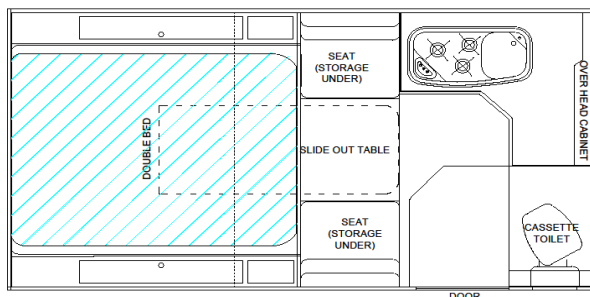

ISLANDER CAMPERS

Meander **2.4** TS

The Meander is our slide-on camper designed especially for the LANDCRUISER with it's higher cabin hurdle. The interior is still the same as the Emu with all the creature comforts of home.

Standard Inclusions

- North South bed configuration
- Double Bed Innerspring Mattress
- Single Bed Insert (between seats)
- Large bedside cabinets
- Window Clears all around
- Electric Roof (12v actuators)
- 100l Evakool 12v fridge freezer
- 3 burner gas stove and sink with glass top
- Kitchen 4 drawers, pantry cupboard and overhead cupboard all lightweight and self locking.
- Slide out table
- Side entry 3/4 door with triple dead bolts & lockable security flyscreen
- Safety grab handle
- 70l water tank
- 14l Truma Gas Hot Water Heater
- External Hot/Cold Shower
- 12v Shurflo pump
- 2 x 3.7kg gas bottles
- 4 lockable access hatches
- Dometic flushable cassette toilet
- Shower tray, head and curtain
- LED lights throughout
- 120ah AGM deep cycle gel battery
- Battery monitor LCD
- 240V power, 25Amp charger, powerpoint and certification
- 2 x 12v sockets
- Smoke and Gas Detectors
- Recessed 1kg fire extinguisher
- 4hrs of fitting to vehicle

Prices start from

\$53,490 Inc of GST

*Prices & images are subject to change

Overall Length : 4.0m Footprint : 2.4m Width : 2.05m Height : 1.72m

Optional Extras

General Items

Fiamma Awning (side) 2.4m or 2.6m