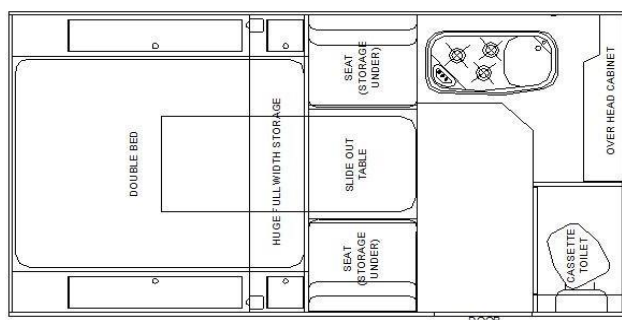

ISLANDER CAMPERS

Meander 2.4

The Meander is our slide-on camper designed especially for the LANDCRUISER with it's higher cabin hurdle. The interior is still the same as the Emu with all the creature comforts of home.

Standard Inclusions

- North South bed configuration
- Double Bed Innerspring Mattress
- Single Bed Insert (between seats)
- Large bedside cabinets
- Window Clears all around
- Electric Roof (12v actuators)
- 100l Evakool 12v fridge freezer
- 3 burner gas stove and sink with glass top
- Kitchen 4 drawers, pantry cupboard and overhead cupboard all lightweight and self locking.
- Slide out table
- Side entry 3/4 door with triple dead bolts & lockable security flyscreen
- Safety grab handle
- 70l water tank
- 14l Truma Gas Hot Water Heater
- External Hot/Cold Shower
- 12v Shurflo pump
- 2 x 3.7kg gas bottles
- 4 lockable access hatches
- Dometic flushable cassette toilet
- Shower tray, head and curtain
- LED lights throughout
- 120ah AGM deep cycle gel battery
- Battery monitor LCD
- 240V power, 25Amp charger, powerpoint and certification
- 2 x 12v sockets
- Smoke and Gas Detectors
- Recessed 1kg fire extinguisher
- 4hrs of fitting to vehicle

Prices start from

\$51,999 Inc of GST

*Prices & images are subject to change

Overall Length : 4m Footprint : 2.4m Width 2.05m Height : 1.72m

Optional Extras

General Items

Fiamma Awning (side) 2.4m or 2.6m

1000mm Drop down table

Vehicle Connection

BCDC Isolator (some 2009+ vehicles)

Anderson plug connection

CONTACT US:

islandercampers@penguincomposites.com.au

Ph : 03 64372791

www.islandercampers.com

Overall Length : 4m Footprint : 2.4m Width 2.05m Height : 1.72m