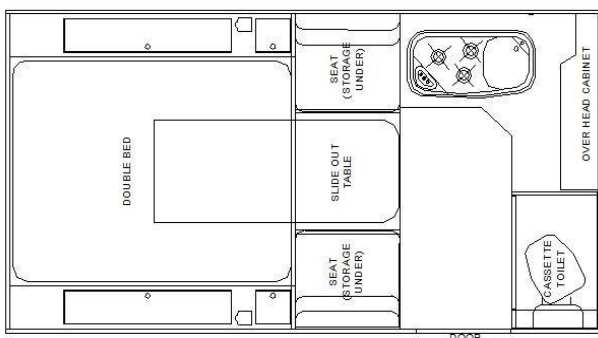

Standard Inclusions

- North South bed configuration
- Double Bed Innerspring Mattress
- Single Bed Insert (between seats)
- Large bedside cabinets
- Electric Roof (12v actuators)
- Window Clears all around
- Double glazed windows with fly screens and shades
- Roof Hatch with flyscreen and shade
- 100l Evakool 12v fridge freezer
- 3 burner gas stove and sink with glass top
- Kitchen 4 drawers, pantry cupboard and overhead cupboard all lightweight and self locking.
- Slide out table
- Side entry door with triple dead bolts & lockable security flyscreen
- Safety grab handle
- 70l water tank
- 14l Truma Gas Hot Water Heater
- External Hot/Cold Shower
- 12v Shurflo pump
- 2 x 3.7kg gas bottles
- 4 lockable access hatches
- Dometic flushable cassette toilet
- Privacy curtain
- 2 way toilet fan
- LED lights throughout
- 120ah AGM deep cycle gel battery
- 240V power, 25 Amp charger, powerpoint and Certification
- Battery monitor LCD
- 2 x 12v sockets
- Smoke and Gas Detectors
- Recessed 1kg fire extinguisher
- 4hrs of fitting to vehicle

Prices start from

\$46060

Inclusive of GST

*Prices & images are subject to change

Overall Length : 4m Footprint : 2.05m Width : 2.05m Height : 2.08m

Version Date 01.07.19

Optional Extras

General Items

Fiamma Awning (side) 2.4m or 2.6m

1000mm Drop down table

Lockable security grab handle

Cabinet replacement for toilet area

Gas Bayonet for external cooking

Heating and Cooling

Diesel heater (2.4 Model only)